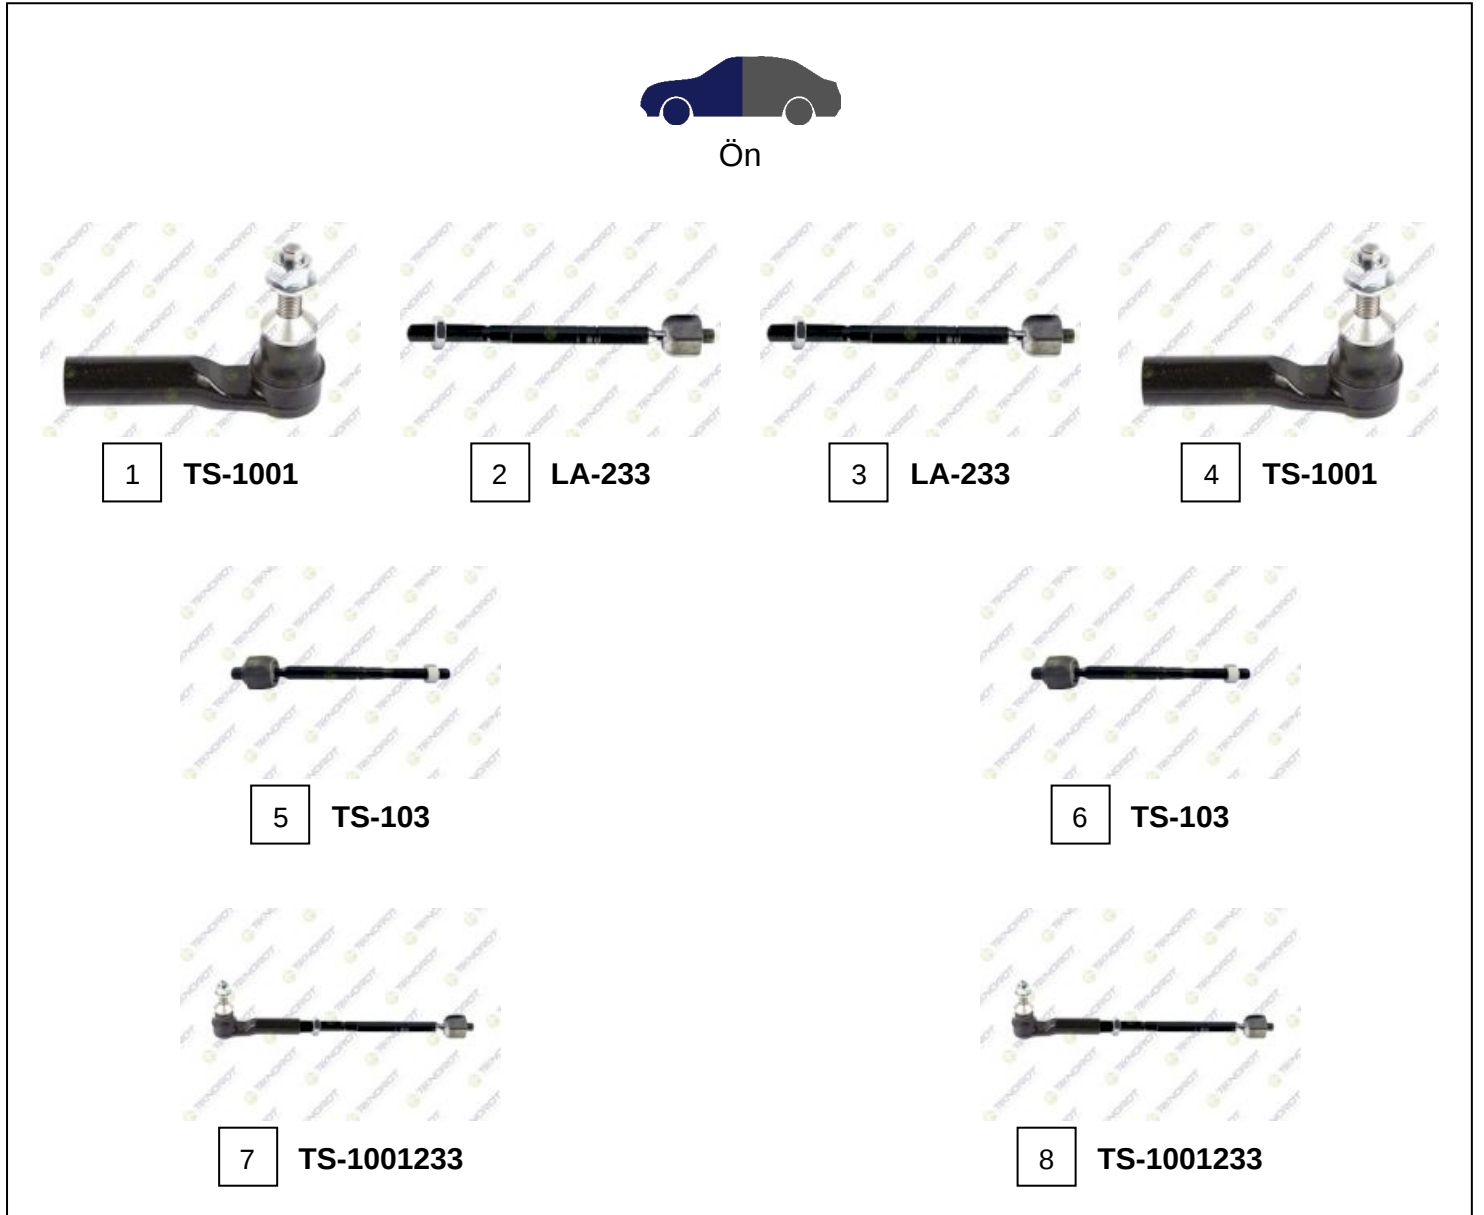

TS-136	Z-Rot	Ön Sağ	118839600B, 104439600D	Facelift
TS-188	Denge Kolu	Arka Alt Ön	104444400A, 104444400B, 104444100E, 104444100F, 134444100B, 128844199A	Facelift
TS-228	Denge Kolu	Arka Alt	104445100F, 128845100A, 128845600A	Facelift

TESLA / MODEL S 2012-2021 & 1st Gen