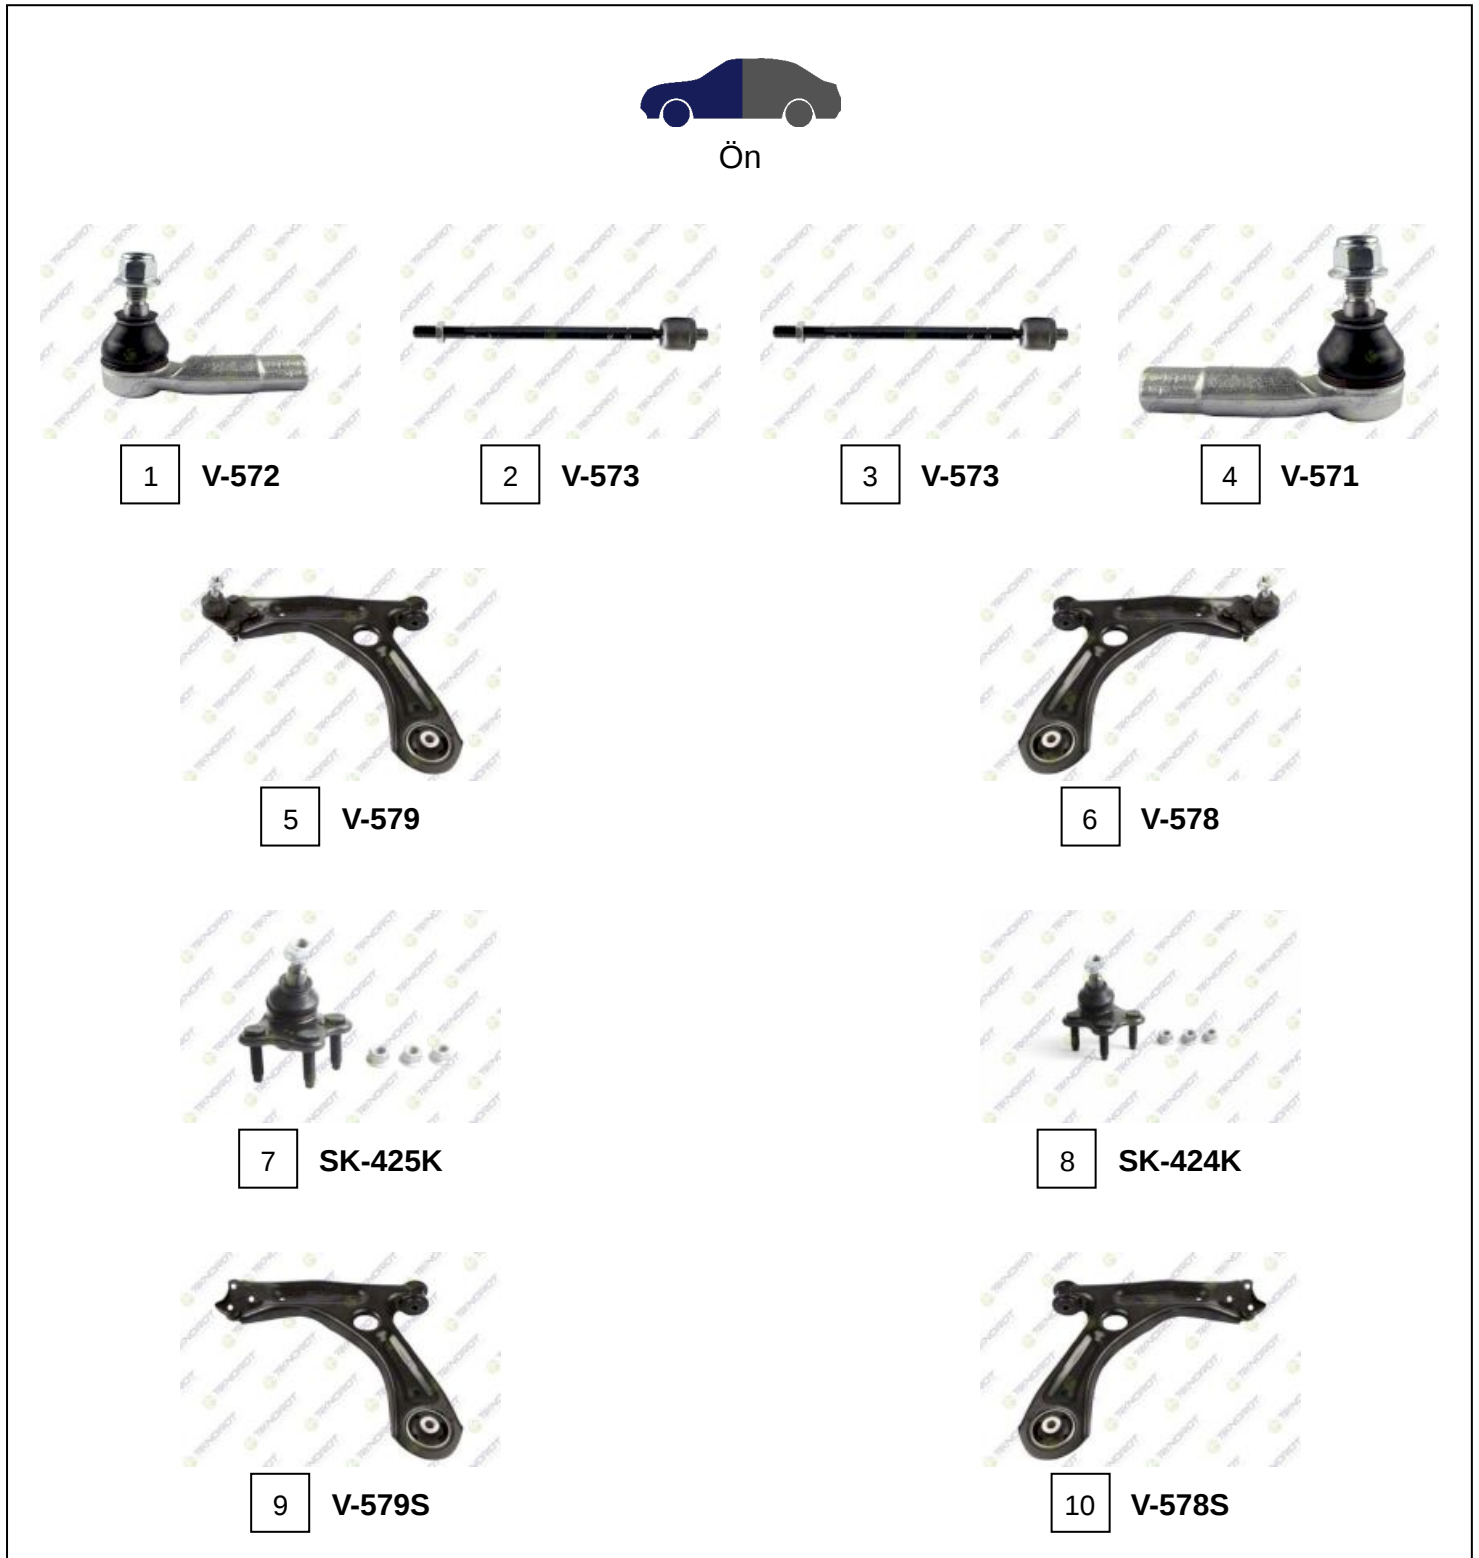

N-420	Z-Rot	Ön	54618AX600, 551107916R, 8200127308, 54618BC40A, 546189U00A, 551100748R, 551108147R, 551107041R, 8200605381

SEAT / e-Mii 2020- & 1st Gen